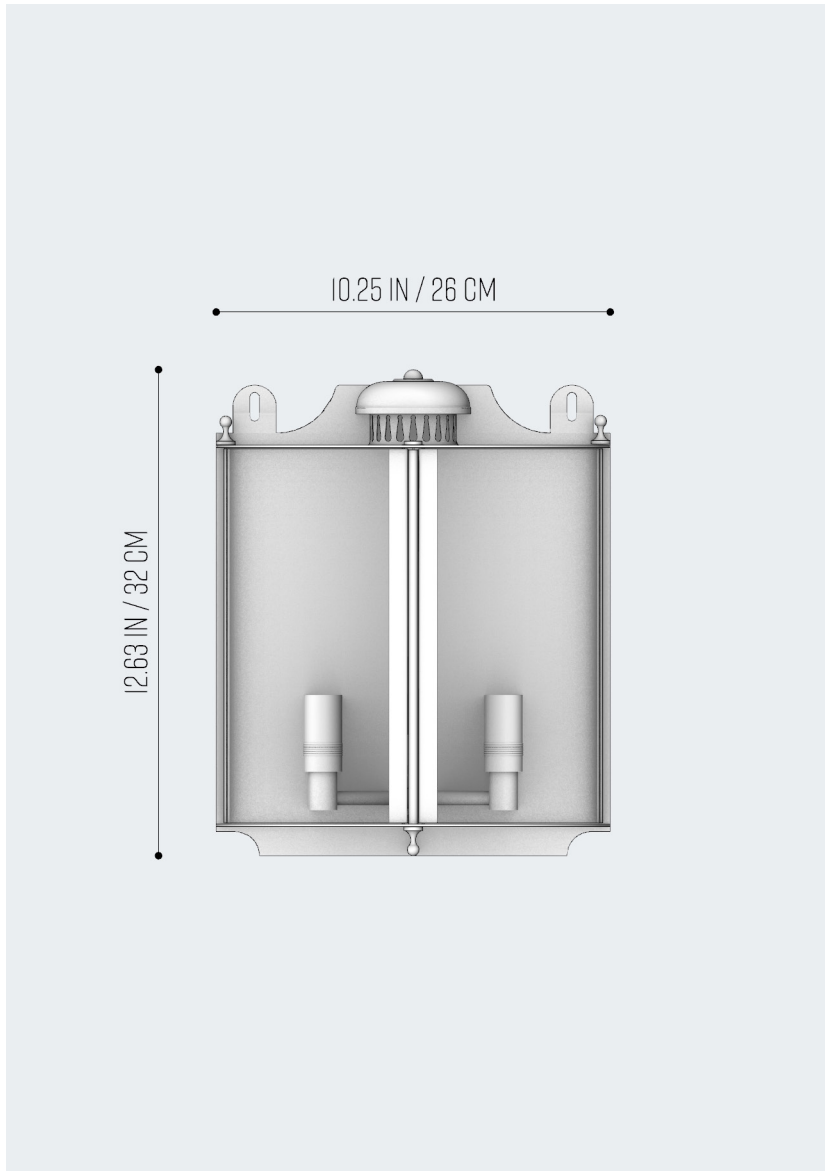

Obsolete

GALVANIZED METAL AND GLASS OUTDOOR WALL SCONCE

REF LI646

DIMENSIONS 10.25" W X 5.5" D X 12.63 H

BACKPLATE: 10.25" W X 12" H

MOUNTING HARDWARE / SCREWS NOT INCLUDED

WEIGHT 6.2 LBS

VOLTAGE 220

LAMPING (2) 25-40 WATT E12 CANDELABRA BULB W (2)
E 14 ADAPTER. BULB NOT INCLUDED

LEAD TIME 8-10 WEEKS

FINISH OXIDIZED METAL EXTERIOR | PAINTED METAL INTERIOR

MADE IN ITALY WITH NATURAL OXIDIZED PATINA.

FINISH WILL VARY FROM PIECE TO PIECE.

THIS FIXTURE COMES WITH EU WIRING AND IS NOT UL LISTED OR WET RATED.

EACH PIECE IS FINISHED WITH (2) COATS OF OWATROL RUST INHIBITOR
AND (2) COATS OF IRON WAX. THIS WILL NEED TO BE REFRESHED EVERY
2-3 YEARS DEPENDING ON THE LEVEL OF EXPOSURE.