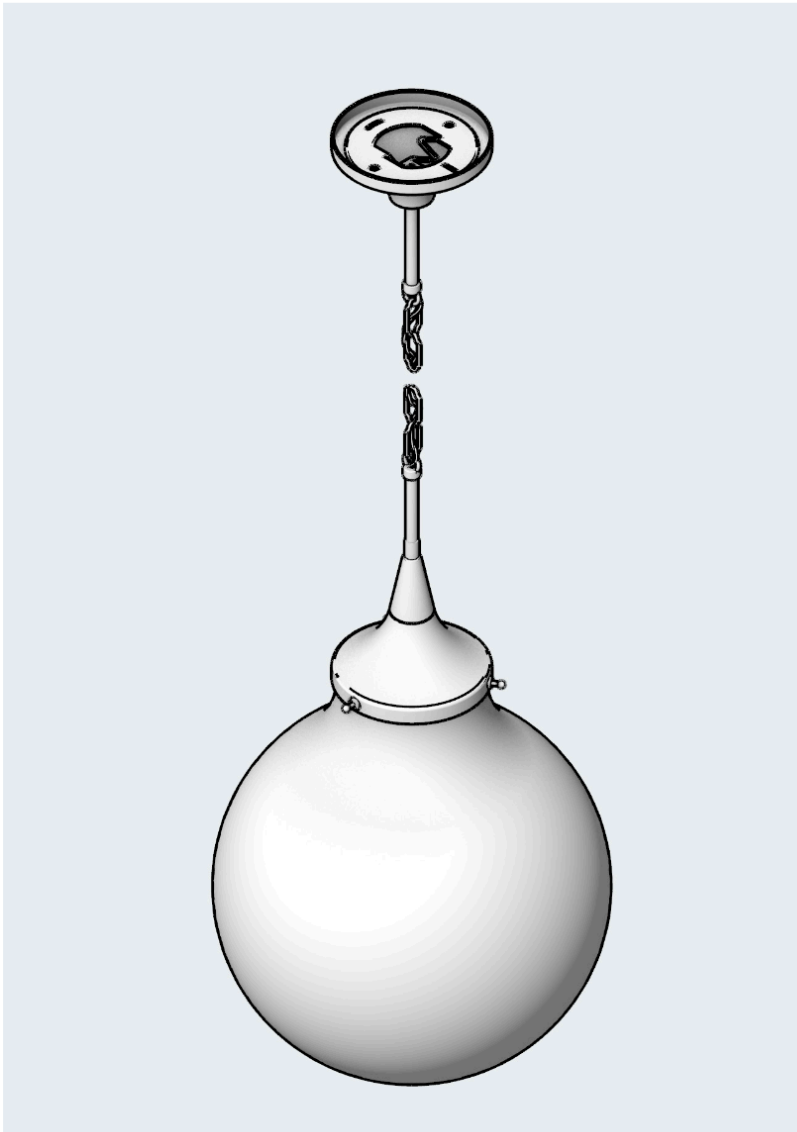

Obsolete

OPALINE TEARDROP PENDANT

REF L3483

DIMENSIONS	15.5" DIA X 27.5" H CANOPY 6" DIA MOUNTING PLATE AND 3 FT OF CHAIN INCLUDED
WEIGHT	8.5 LBS
VOLTAGE	220
LAMPING	(1) E26 MEDIUM BASE BULB 60-75 WATTS MAX
LEAD TIME	4-6 WEEKS
FINISH	PATINATED BRASS

MADE IN ITALY WITH PATINA APPLIED BY HAND.

FINISH WILL VARY FROM PIECE TO PIECE.

THIS FIXTURE COMES WITH EU WIRING AND IS NOT UL LISTED.

Obsolete

Obsolete