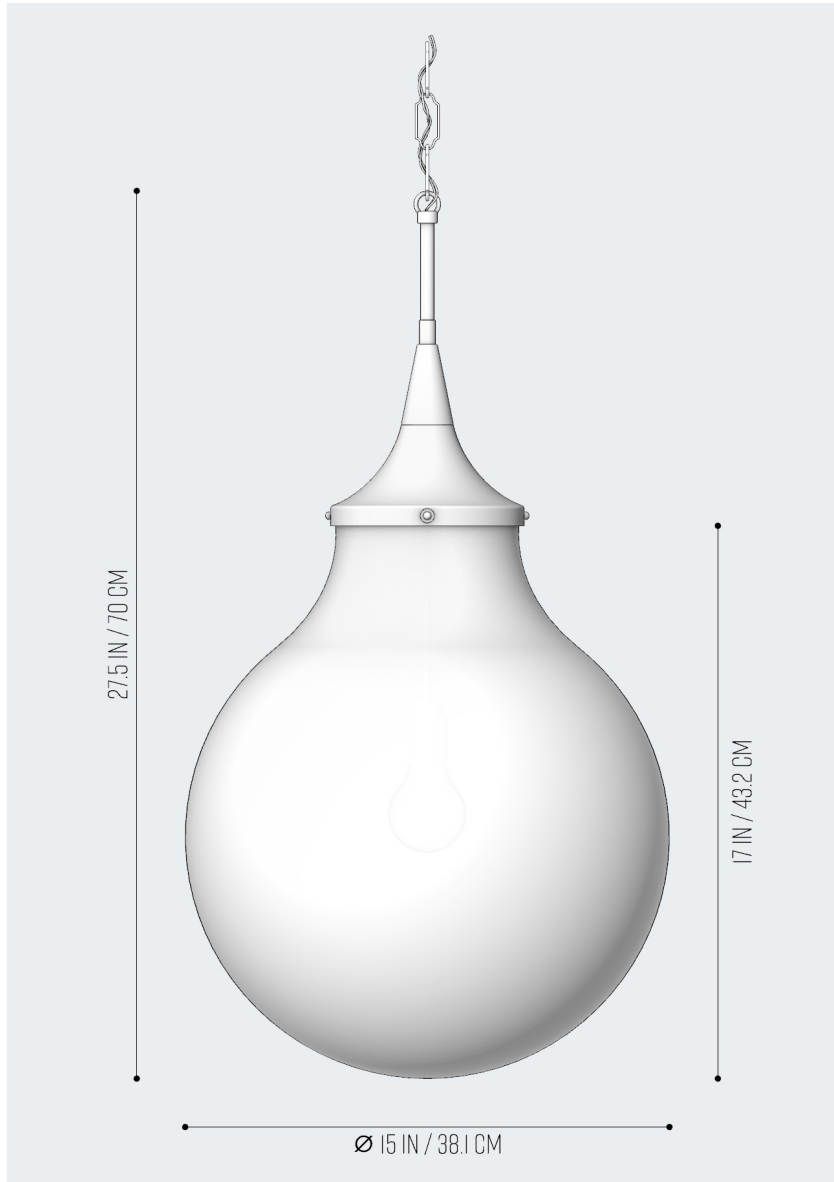

Obsolete

OPALINE TEARDROP PENDANT

REF L3483

DIMENSIONS	15.5" DIA X 27.5" H CANOPY 6" DIA MOUNTING PLATE AND 3 FT OF CHAIN INCLUDED
WEIGHT	8.5 LBS
VOLTAGE	220
LAMPING	(1) E26 MEDIUM BASE BULB 60-75 WATTS MAX
LEAD TIME	4-6 WEEKS
FINISH	PATINATED BRASS

MADE IN ITALY WITH PATINA APPLIED BY HAND.

FINISH WILL VARY FROM PIECE TO PIECE.

THIS FIXTURE COMES WITH EU WIRING AND IS NOT UL LISTED.

Obsolete

Obsolete