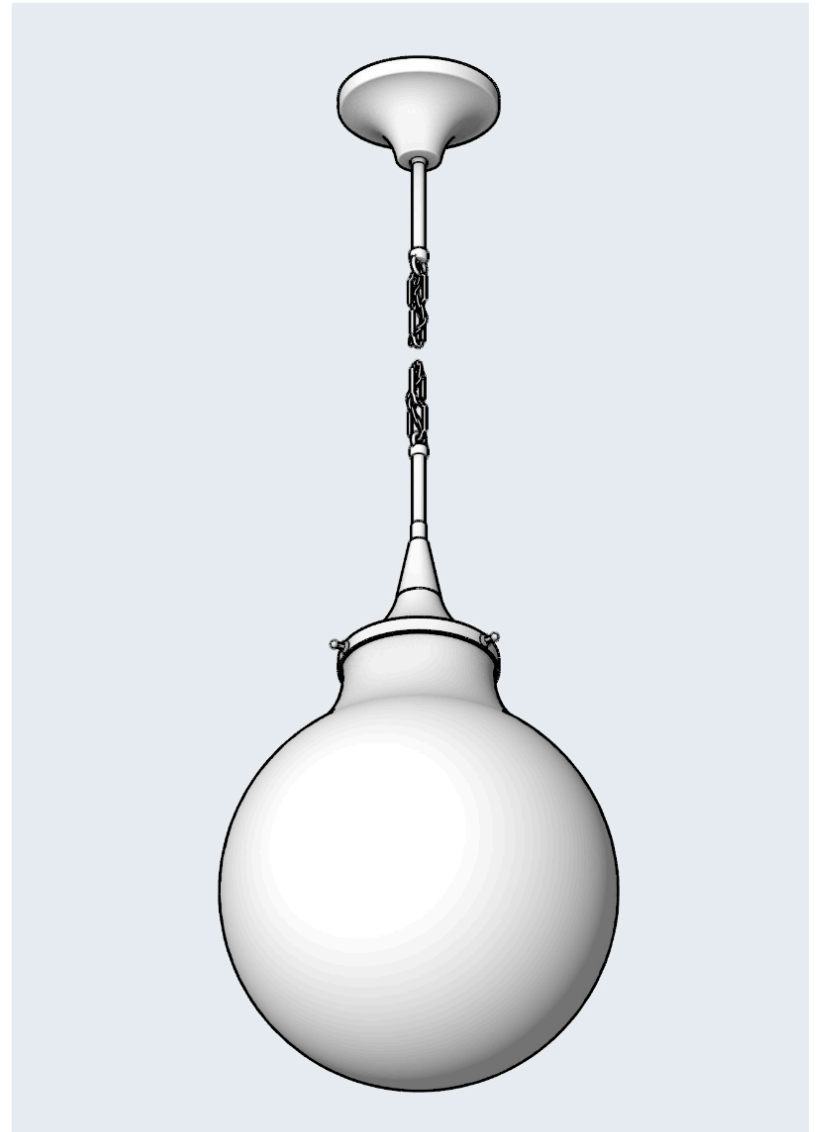

Obsolete

OPALINE TEARDROP PENDANT

REF L3483

DIMENSIONS	15.5" DIA X 27.5" H CANOPY 6" DIA MOUNTING PLATE AND 3 FT OF CHAIN INCLUDED
WEIGHT	8.5 LBS
VOLTAGE	220
LAMPING	(1) E26 MEDIUM BASE BULB 60-75 WATTS MAX
LEAD TIME	4-6 WEEKS
FINISH	PATINATED BRASS

MADE IN ITALY WITH PATINA APPLIED BY HAND.

FINISH WILL VARY FROM PIECE TO PIECE.

THIS FIXTURE COMES WITH EU WIRING AND IS NOT UL LISTED.

Obsolete

Obsolete