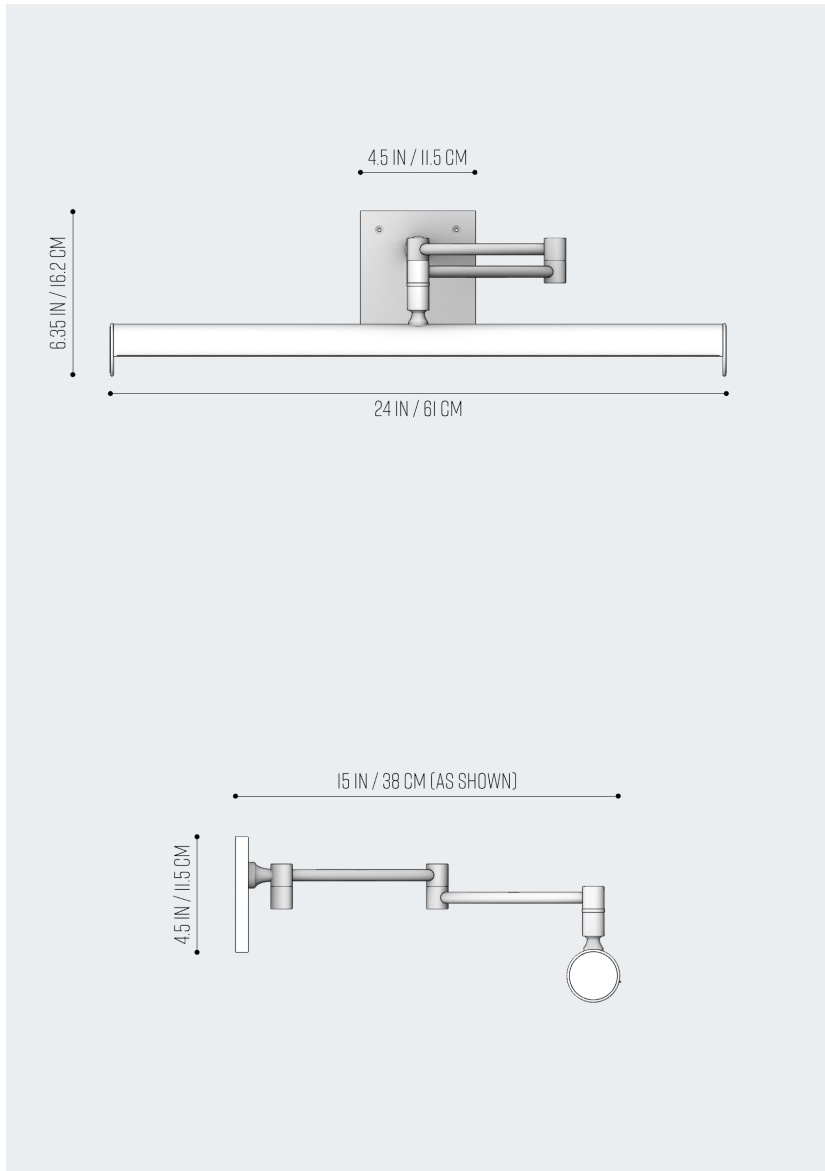

Obsolete

LARGE MODERN PICTURE LIGHT

REF L3465

DIMENSIONS	24" W X 20" D MAX X 6.25" H BACKPLATE 4.5" X 4.5" SCREWS NOT INCLUDED
WEIGHT	8 LBS
VOLTAGE	220
LAMPING	(2) E12 TUBULAR CANDELABRA BULBS (T6) + (2) E14 ADAPTER. BULBS NOT INCLUDED
LEAD TIME	4-6 WEEKS
FINISH	PATINATED BRASS

MADE IN ITALY WITH PATINA APPLIED BY HAND.

FINISH WILL VARY FROM PIECE TO PIECE.

THIS FIXTURE COMES WITH EU WIRING AND IS NOT UL LISTED.

Obsolete