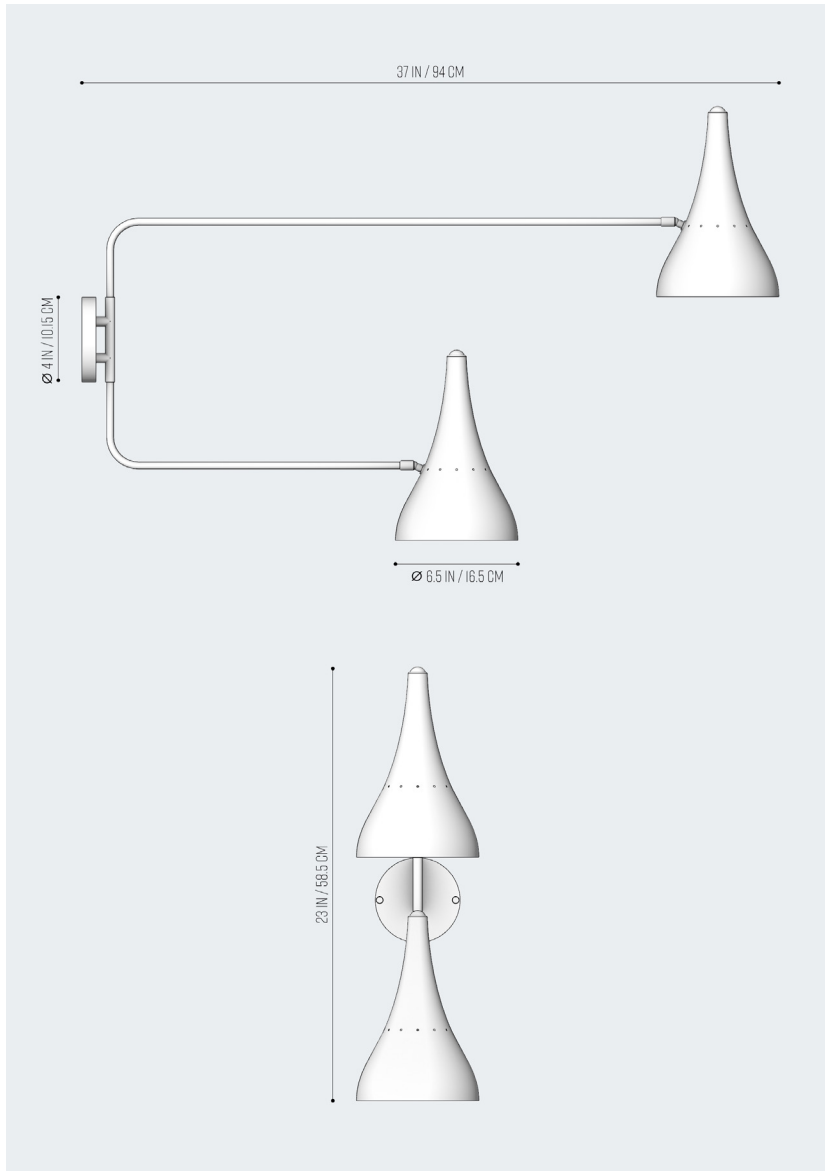

Obsolete

DOUBLE SCONCE / BLACK DOUBLE SCONCE

L483I

DIMENSIONS

6.5" DIA X 37" D X 23" H

BACKPLATE 4" DIA

MOUNTING SCREWS & HARDWARE NOT INCLUDED

WEIGHT

3.5 LBS

VOLTAGE

220

LAMPING

(2) E26 MEDIUM BASE BULB (40-60 WATT MAX)

BULBS NOT INCLUDED

LEAD TIME

4-6 WEEKS