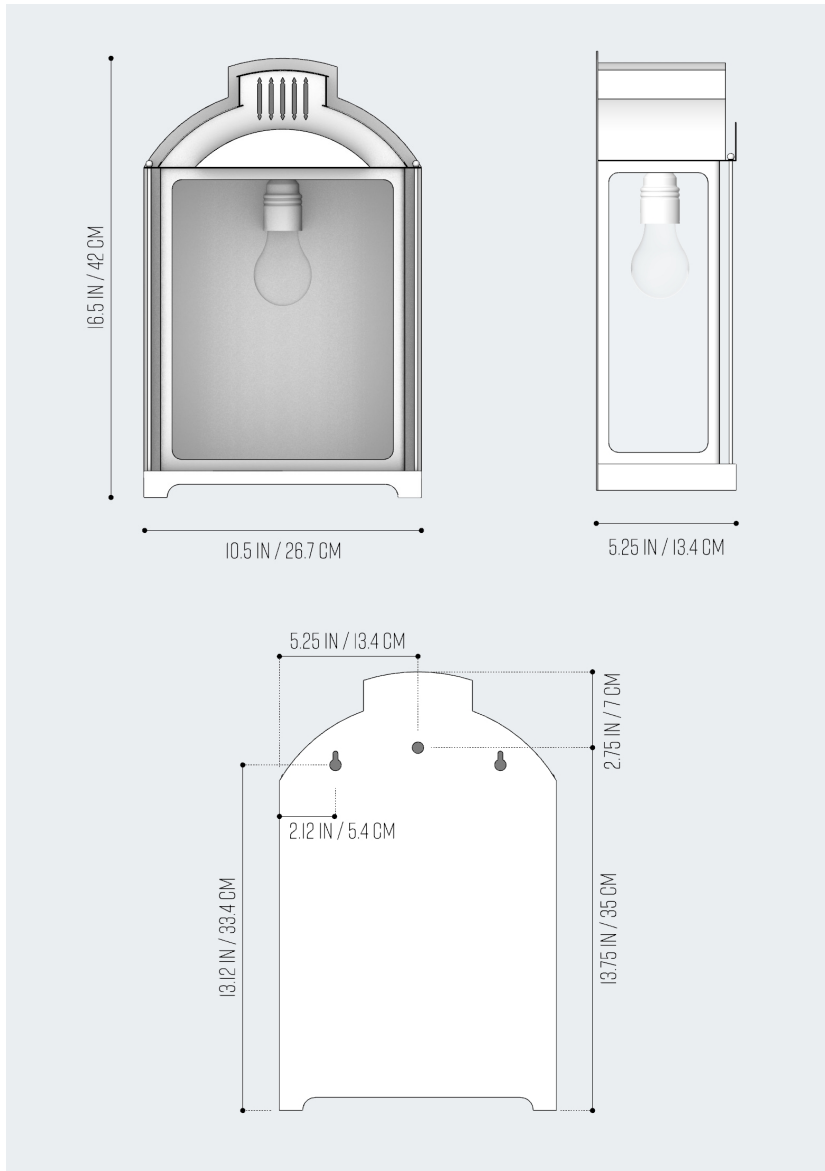

Obsolete

OUTDOOR SCONCE

REF L4989

DIMENSIONS

10.5" W X 5.25" D X 16.5" H

MOUNTING HARDWARE NOT INCLUDED

WEIGHT

10 LBS