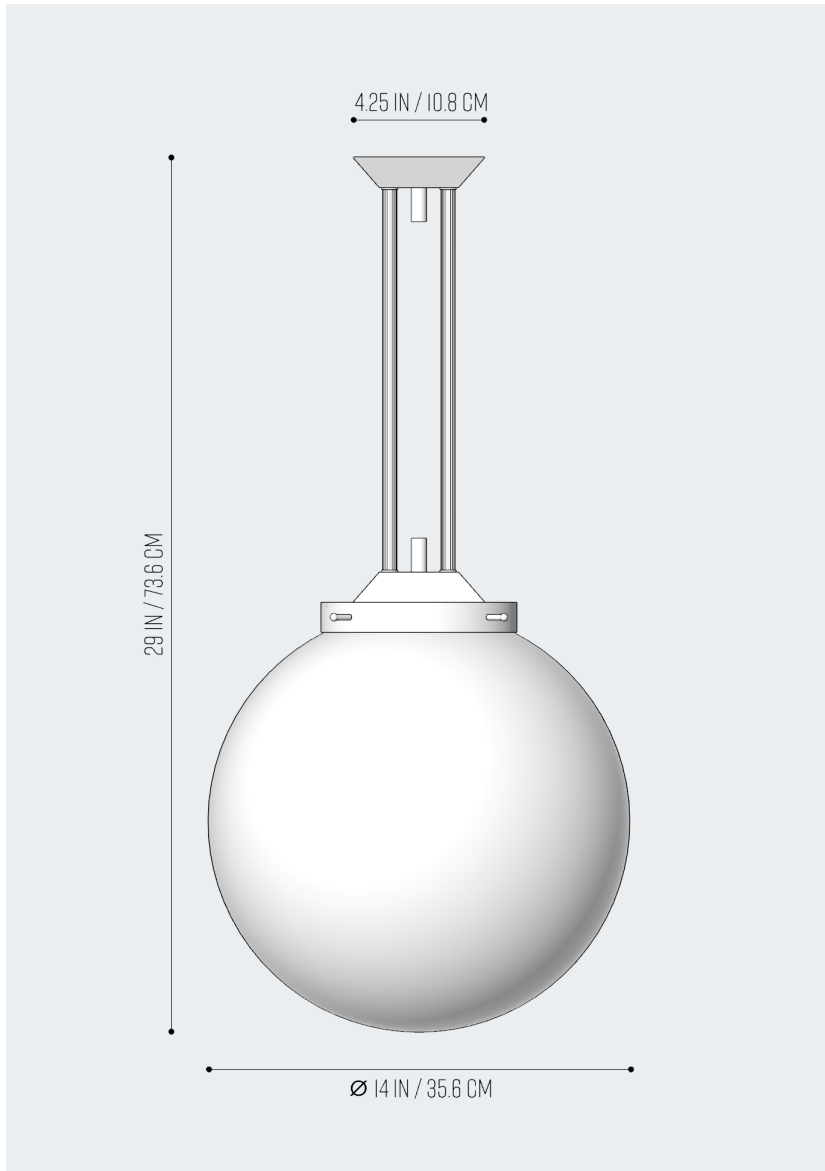

Obsolete

LARGE GLOBE PENDANTS

REF LI086

DIMENSIONS	14" DIA X 29"H BACKPLATE: 4.25" X 4.25" CANOPY MOUNTING HARDWARE INCLUDED
WEIGHT	20 LBS
VOLTAGE	220
LAMPING	(1) E26 MEDIUM BASE BULBS 40-60 WATTS MAX
LEAD TIME	4-6 WEEKS
FINISH	PATINATED BRASS

MADE IN ITALY WITH PATINA APPLIED BY HAND.

FINISH WILL VARY FROM PIECE TO PIECE.

THIS FIXTURE COMES WITH EU WIRING AND IS NOT UL LISTED.

Obsolete